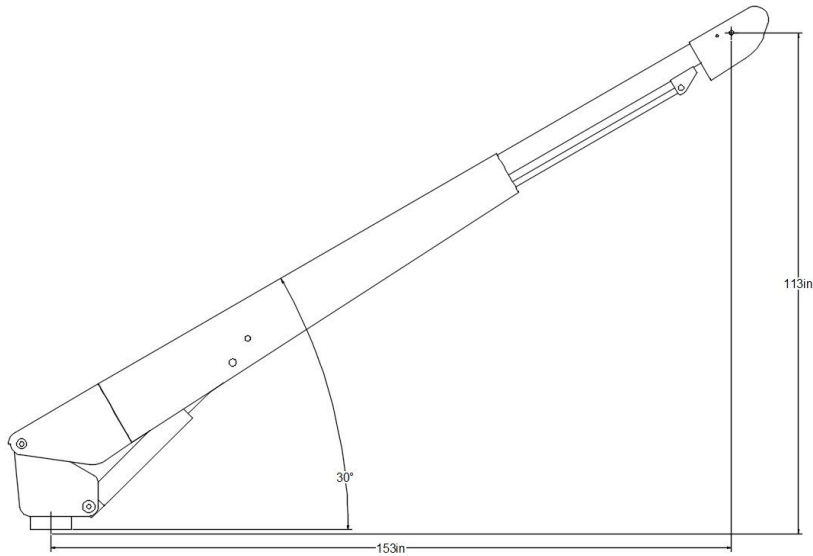

UMT MARINE
QUALITY IN EVERYTHING WE DO

UMT VX 2500 lb Davit

- 360 deg Hydraulic Rotation
- Hydraulic lifting, extension, and cable actuation
- Low-profile design
- Durable finish with polished 316L hardware

UMT MARINE - 4013 RAVENSWOOD RD - FORT LAUDERDALE - FL 333312
TEL: (954) 316-0327 FAX: (954) 316-0353 WWW.UMTMARINE.COM

UMT MARINE
QUALITY IN EVERYTHING WE DO

UMT VX 2500 lb Davit

- 40 inc of telescopic extension (14ft extended boom reach)
- 146 inc total stowed length
- 23 inc height
- Up to 32 ft of cable length
- 12 or 24V recommended power to remote hydraulic power unit