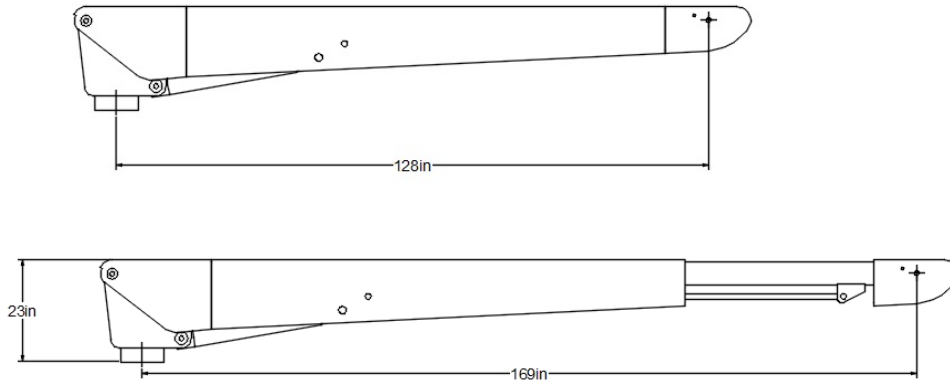

UMT MARINE
QUALITY IN EVERYTHING WE DO

UMT VX 2500 lb Davit

- 360 deg Hydraulic Rotation
- Hydraulic lifting, extension, and cable actuation
- Low-profile design
- Durable finish with polished 316L hardware

UMT MARINE - 4013 RAVENSWOOD RD - FORT LAUDERDALE - FL 333312
TEL: (954) 316-0327 FAX: (954) 316-0353 WWW.UMTMARINE.COM

UMT MARINE
QUALITY IN EVERYTHING WE DO

UMT VX 2500 lb Davit

- 40 inc of telescopic extension (14ft extended boom reach)
- 146 inc total stowed length
- 23 inc height
- Up to 32 ft of cable length
- 12 or 24V recommended power to remote hydraulic power unit